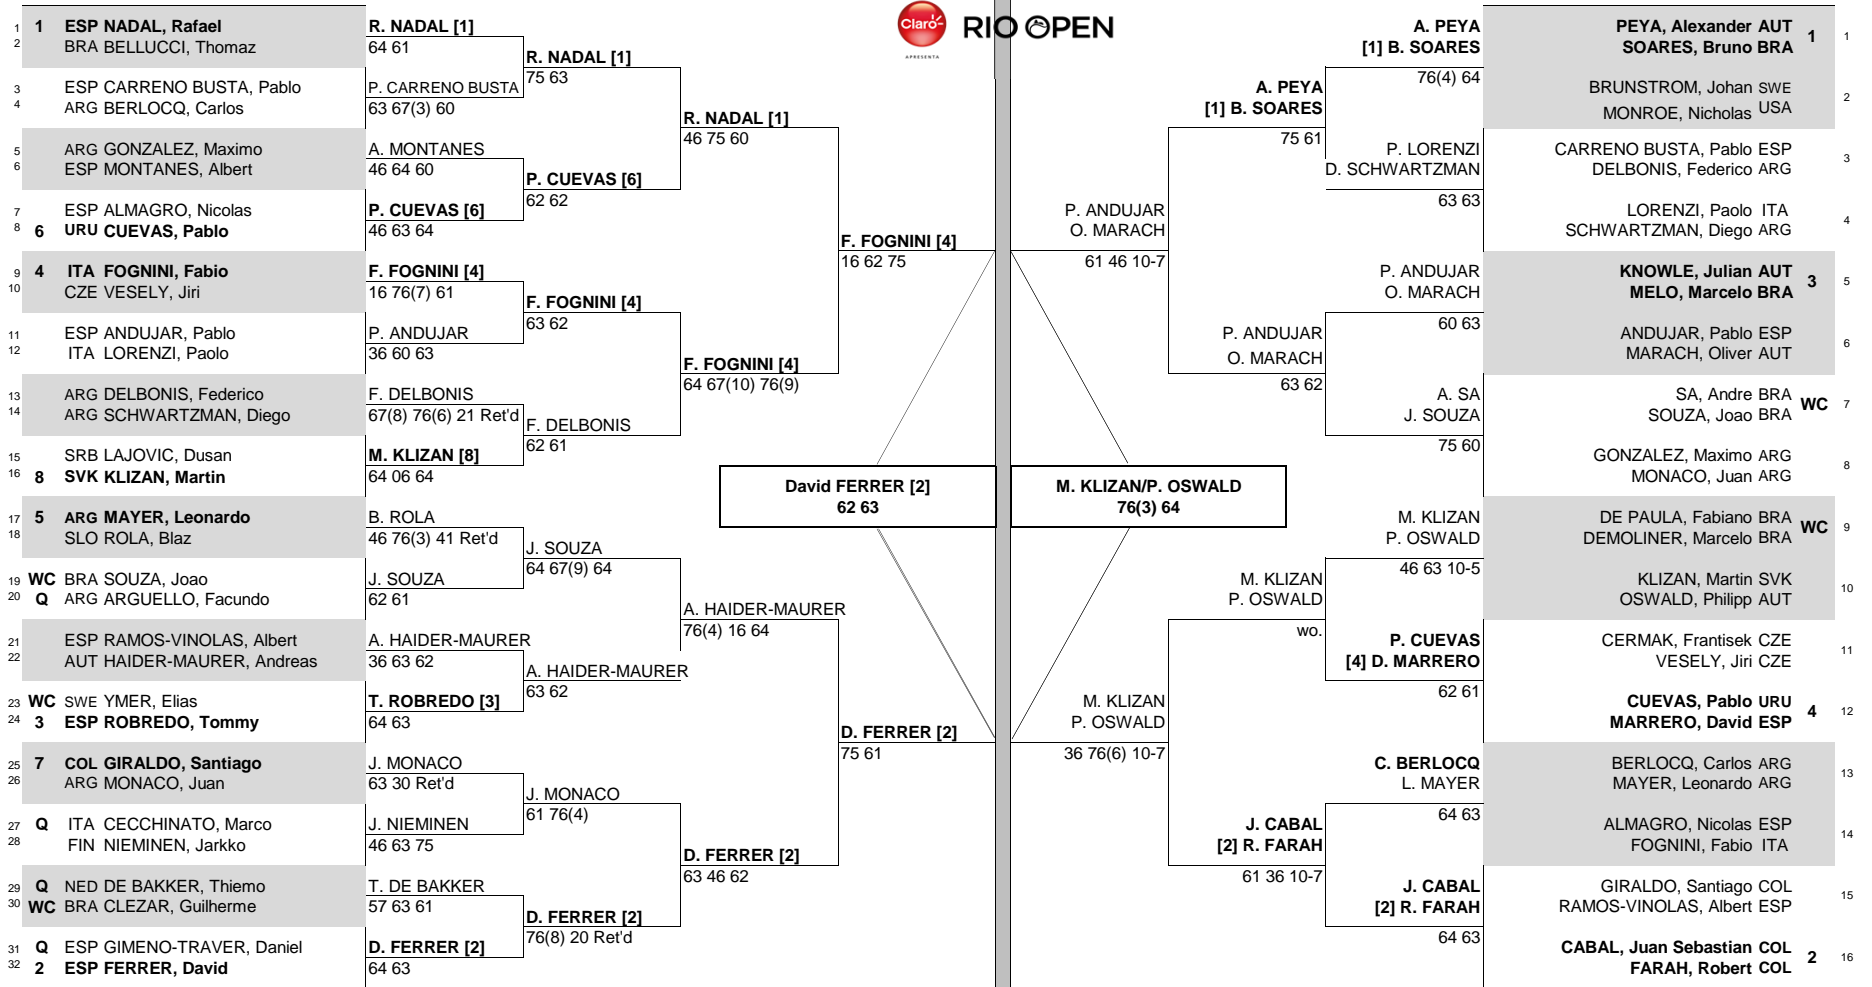

CITY, COUNTRY
Rio de Janeiro, Brazil

Rio Open presented by Claro

TOURNAMENT DATES
February 16 - 22, 2015

SURFACE
Red Clay

TOTAL FINANCIAL COMMITMENT
\$1,548,755

STATUS	NAT	MAIN DRAW SINGLES	MAIN DRAW DOUBLES	NAT.	STATUS
--------	-----	-------------------	-------------------	------	--------

ATP, Inc. © Copyright 2014

RANK	SEEDED PLAYERS	RANK	PRIZE MONEY		POINTS	LUCKY LOSERS	RETIREMENTS/WALKOVERS	SEEDED TEAMS		RANK	PRIZE MONEY (PER TEAM)		POINTS	ALTERNATES	RETIREMENTS/W.O.
			WINNER	FINALIST				SEEDED TEAMS	WINNER		FINALIST				
1	NADAL, Rafael	3	WINNER	\$343,000	500		D. Schwartzman -	1	PEYA, Alexander / SOARES, Bruno	22	WINNER	\$101,310	500		P. Cuevas / D. Marrero - D. Marrero (illness)
2	FERRER, David	9	FINALIST	\$154,620	300		L. Mayer -	2	CABAL, Juan Sebastian / FARAHA, Robert	42	FINALIST	\$45,710	300		
3	ROBREDO, Tommy	17	SEMI-FINALIST	\$73,240	180		S. Giraldo -	3	KNOWLE, Julian / MELO, Marcelo	48	SEMI-FINALIST	\$21,550	180		
4	FOGNINI, Fabio	26	QUARTER-FINALIST	\$35,340	90	WITHDRAWALS	T. de Bakker -	4	CUEVAS, Pablo / MARRERO, David	68	QUARTER-FINALIST	\$10,420	90	WITHDRAWALS	
5	MAYER, Leonardo	30	SECOND ROUND	\$18,020	45						FIRST ROUND	\$5,350	0		
6	CUEVAS, Pablo	32	FIRST ROUND	\$9,910	0										
7	GIRALDO, Santiago	33													
8	KLIZAN, Martin	38													