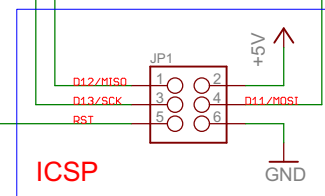

### Power

RoboCore - LCD Shield v1.0

09/04/13