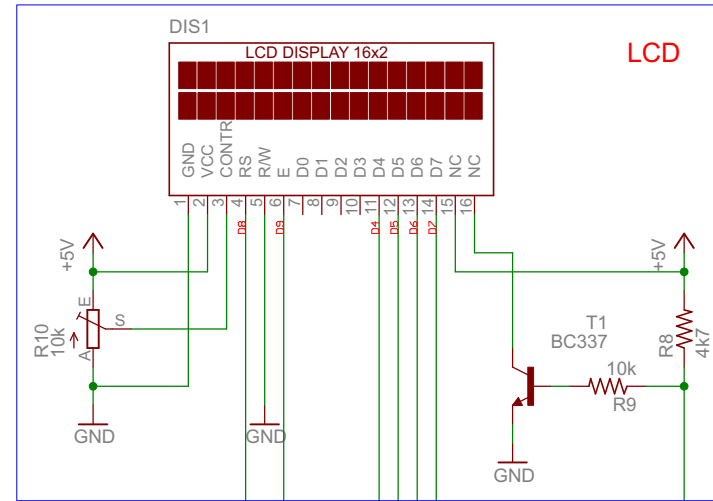

### Power

RoboCore - LCD Shield v1.0

09/04/13