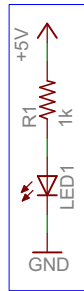

### Power

RoboCore - LCD Shield v1.0

09/04/13