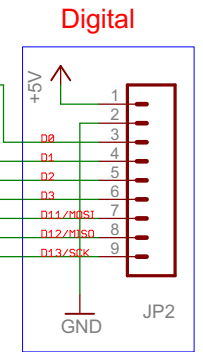

### Power

RoboCore - LCD Shield v1.0

09/04/13