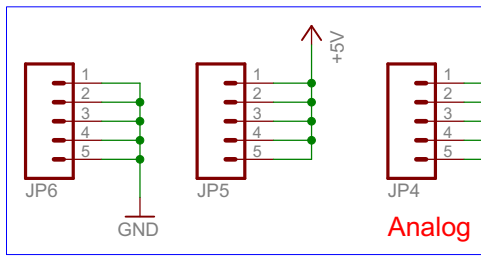

### Power

RoboCore - LCD Shield v1.0

09/04/13