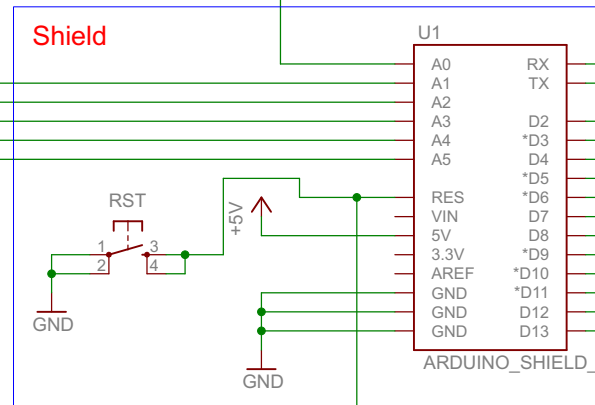

### Power

RoboCore - LCD Shield v1.0

09/04/13