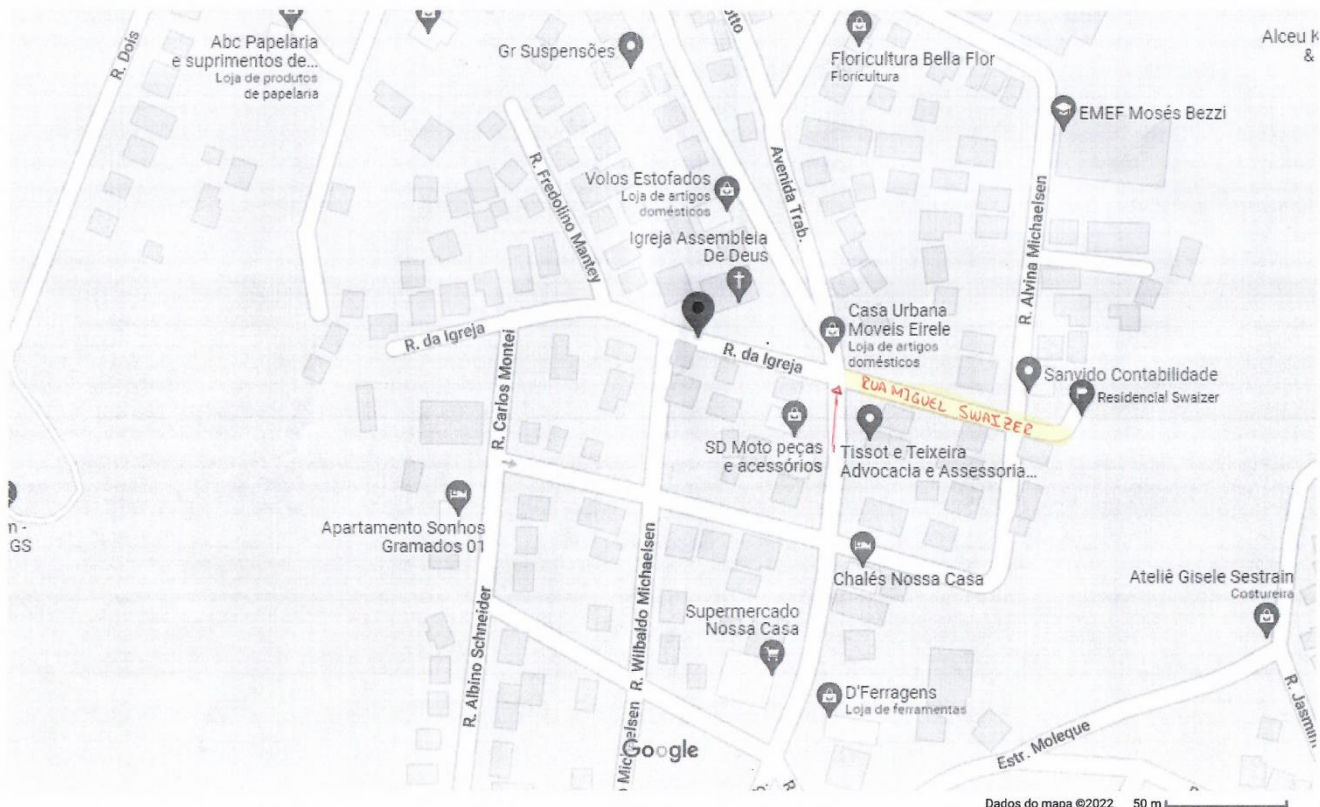

<https://www.google.com/maps/place/R.+da+Igreja+-+Várzea+Grande,+Gramado+-+RS,+95670-000/@-29.4160453,-50.862279,18z/data=!4m5!3m4!1s0x951931ee54f1eba9:0x61a892500a9fd90518m2!3d-29.415823...> 1/2